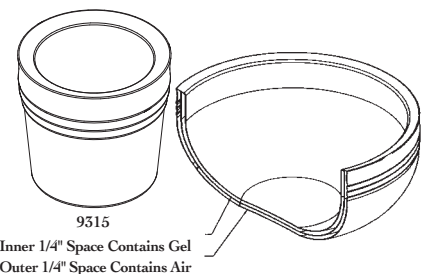

DIAMOND COLD WAVE BOWLS

COLD WAVE

NEW

9316DI

9320DI

9318DI

9315

9319DI

9317DI

9315

Cold Wave Salad Dressing Container Includes Stacking Cover	✓	9315	5 1/8" dia. x 5" h.	28 oz.
Diamond Collection Cold Wave Salad Dressing Container Inc. Stacking Cover		9315DI	5 1/8" dia. x 5" h.	28 oz.
Diamond Collection Cold Wave Bowl w/Cover	✓	9316DI	12" dia. x 6 1/2" h.	7 qt.
Diamond Collection Cold Wave Bowl w/Cover	✓	9317DI	6 3/8" dia. x 3 5/8" h.	1 qt.
Diamond Collection Cold Wave Bowl w/Cover	✓	9318DI	7 1/8" dia. x 4 1/16" h.	1 qt. 20 oz.
Diamond Collection Cold Wave Bowl w/Cover	✓	9319DI	9 7/8" dia. x 4 3/4" h.	3 1/2 qt.
Diamond Collection Cold Wave Bowl w/Cover	✓	9320DI	13 7/8" dia. x 7 1/4" h.	10.10 qt.

Bon Chef proudly introduces its new Diamond Collection Cold Wave Bowls & new hinged cover for salad dressing container.

✓ Indicates that the product is shown.