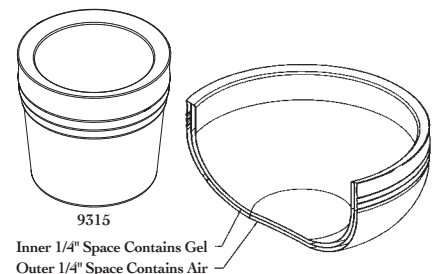

S/S Service Plate	✓	9311	13" dia.
Cold Wave Stand	✓	9313	13 1/8" dia. X 2 7/8" h.
	✓	9314	13 1/8" dia. X 4 7/8" h.
Cold Wave Salad Dressing Container Includes Stacking Cover	✓	9315	5 1/8" dia. x 5" h. / 28 oz.
Hinged Cover for 9315 Cold Wave Salad Dressing Container	✓	9315HC	
Cold Wave Bowl - Includes Stacking Cover	✓	9316	12" dia. X 6 1/2" h. / 7 qt.
		9317	6 3/8" dia. X 3 3/8" h. / 1 qt.
		9318	7 1/8" dia. X 4" h. / 1 qt. 20 oz.
		9319	9 7/8" dia. X 4 3/4" h. / 3 1/2 qt.
		9320	13 7/8" dia. X 6 7/8" h. / 10 qt. 2 oz.
S/S Salad Dressing Ladle (Caesar)	✓	9416SS	11 1/2" / 1 oz.
Cover Only for Cold Wave Bowl		9316Cover	
Cover Only for Cold Wave Bowl		9317Cover	
Cover Only for Cold Wave Bowl		9318Cover	
Cover Only for Cold Wave Bowl		9319Cover	
Cover Only for Cold Wave Bowl		9320Cover	

Bon Chef proudly introduces its patented 3 Wall Cold Wave Miracle Bowls. Pre-freezing these bowls will keep your food cold for 8 hours at ambient temperature. Outer air chamber prevents the bowl from sweating while keeping the inner chamber gel frozen. Each bowl comes with a stackable plastic lid. In our test results, a bowl was put in the freezer until gel was frozen. 35°F potato salad was placed in the bowl without lid and stirred every 30 minutes. After 8 hours the potato salad was at 38°F.