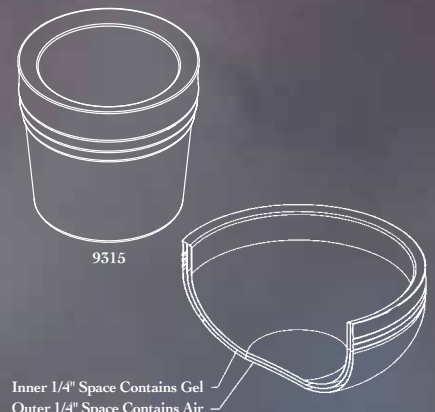

✓ Indicates that the product is shown.

DIAMOND COLD WAVE ICE CREAM TUB

COLD WAVE

9321DI

Diamond Collection Cold Wave Ice Cream Container with Cover ✓ 9321DI 10 5/8" dia. X 11" high 3 gal.

Bon Chef proudly introduces its Diamond Collection 3 Wall Cold Wave Ice Cream Tub. Inner chamber is filled with gel while the outer chamber is air filled preventing tub from sweating and keeping gel frozen. Will hold a 3 gallon tub of ice cream and keep your ice cream frozen for up to 5 hours.

Inner 1/4" Space Contains Gel
Outer 1/4" Space Contains Air

✓ Indicates that the product is shown.

PORTABLE REVOLVING STAINLESS STEEL SALAD STATION

COLDWAVE

Bon Chef proudly introduces its patented **3 Wall Cold Wave Miracle Bowls**. Pre-freezing these bowls will keep your food cold for 8 hours at ambient temperature. Outer air chamber prevents the bowl from sweating while keeping the inner chamber gel frozen. Each bowl comes with a stackable plastic lid. In our test results, a bowl was put in the freezer until gel was frozen. 35°F potato salad was placed in the bowl without lid and stirred every 30 minutes. After 8 hours the potato salad was at 38°F.

| | | |
|---|---------|-----------------------------------|
| Revolving Condiment Holder (Bowls Not Included) | ✓ 61100 | 18" X 18" X 26 3/4" |
| Cold Wave Bowl - Includes Stacking Cover | ✓ 9317 | 6 3/8" dia. X 3 3/8" h. 1 qt. |
| Cold Wave Bowl - Includes Stacking Cover | ✓ 9319 | 9 7/8" dia. X 4 3/4" h. 3 1/2 qt. |