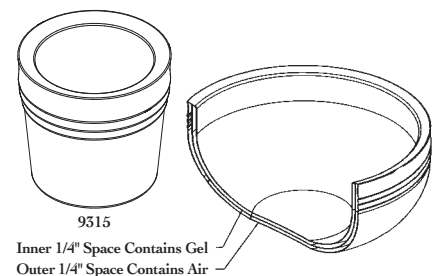

✓ Indicates that the product is shown.