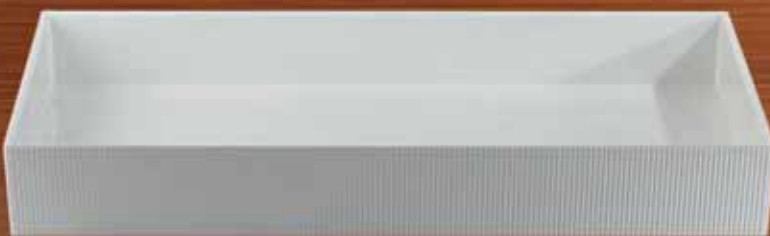

COLDWAVE PLATTERS AND HOLDERS

COLDWAVE

Cold Wave Platter - Satin Finish	✓	9322	11 7/8" x 11 7/8" x 2 1/4"
Cold Wave Platter - Satin Finish	✓	9323	21 1/8" x 12 3/4" x 2 1/8"
Cold Wave Platter - Hammer Finish	✓	9322H	11 7/8" x 11 7/8" x 2 1/4"
Cold Wave Platter - Hammer Finish	✓	9323H	21 1/8" x 12 3/4" x 2 1/8"
Melamine Underliner for Cold Wave Platter 9322	✓	9324	11 1/4" x 11 1/4" x 2 1/2"
Melamine Underliner for Cold Wave Platter 9323	✓	9325	20 1/4" x 11 1/2" x 2 3/4"
Bamboo Holder 1/2 Size for #9322 Cold Wave Platter	✓	9326	11 1/4" x 11 1/4" x 2 5/8"
Bamboo Holder Full Size for #9323 Cold Wave Platter	✓	9327	20 3/8" x 11 5/8" x 2 3/4"

✓ Indicates that the product is shown.