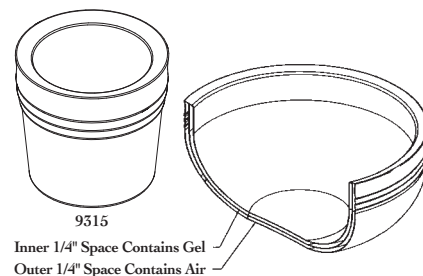

All below options sold separately.

Cart for Cold Wave Bowls	✓	50068	62" l. X 20" w. X 52" h.
Cold Wave Salad Dressing Container Includes Stacking Cover	✓	9315	5 1/8" dia. X 5" h. / 28 oz.
Cold Wave Bowl Includes Stacking Cover	✓	9316	12" dia. X 6 1/2" h. / 7 qt.
	✓	9318	7 1/8" dia. X 4" h. / 1 qt. 20 oz.

Can be supplied with any of Bon Chef's tiles and inserts.

Bon Chef proudly introduces its patented 3 Wall Cold Wave Miracle Bowls. Pre-freezing these bowls will keep your food cold for 8 hours at ambient temperature. Outer air chamber prevents the bowl from sweating while keeping the inner chamber gel frozen. Each bowl comes with a stackable plastic lid. In our test results, a bowl was put in the freezer until gel was frozen. 35°F potato salad was placed in the bowl without lid and stirred every 30 minutes. After 8 hours the potato salad was at 38°F.