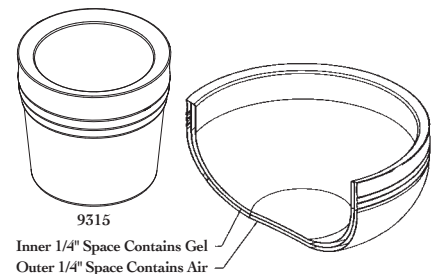

✓ Indicates that the product is shown.