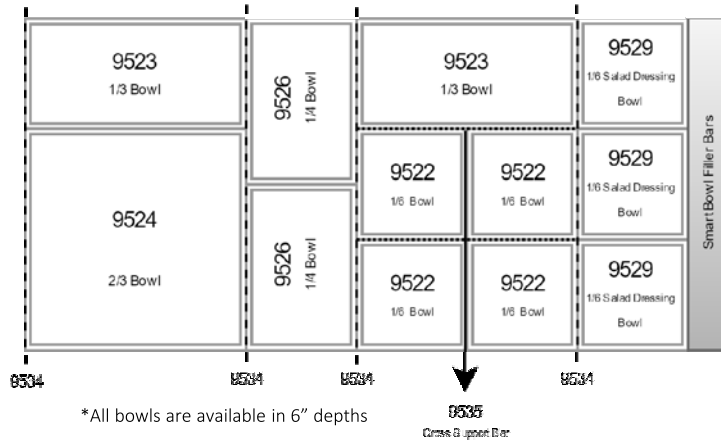

3 WELL - SUGGESTED LAYOUT FOR SMART BOWLS

SETUP INCLUDES:

Qty	Item #	Description	Dimensions
3	9523	Smart Bowl 1/3rd Size	12.7" x 6.7" x 3"
1	9527	Smart Bowl Full Size	12.7" x 20.1" x 3"
4	9526	Smart Bowl 1/4th Size	6.35" x 10.05" x 3"
4	9534	Support Bar	20 7/8" x 1/2"
1		Smart Bowl Filler Bars	Varies per manufacturer. Please indicate Manufacturer & Model Number when ordering.

3 WELL - SUGGESTED LAYOUT FOR SMART BOWLS

*All bowls are available in 6" depths

SETUP INCLUDES:

Qty	Item #	Description	Dimensions
3	9522	Smart Bowl 1/6th Size	6.35" x 6.7" x 3"
2	9525	Smart Bowl 1/2 Size	12.7" x 10.05" x 3"
2	9526	Smart Bowl 1/4th Size	6.35" x 10.05" x 3"
1	9528	Smart Bowl Shotgun	6.35" x 20.1" x 3"
3	9529	Smart Bowl 1/6 th Salad Dressing	6.35" x 6.7" x 6"
5	9534	Support Bar	20 7/8" x 1/2"
1		Smart Bowl Filler Bars	Varies per manufacturer. Please indicate Manufacturer & Model Number when ordering.

3 WELL - SUGGESTED LAYOUT FOR SMART BOWLS

*All bowls are available in 6" depths

9535
Cross Support Bar

SETUP INCLUDES:

Qty	Item #	Description	Dimensions
2	9523	Smart Bowl 1/3rd Size	12.7" x 6.7" x 3"
1	9524	Smart Bowl 2/3rd Size	12.7" x 13.4" x 3"
2	9526	Smart Bowl 1/4th Size	6.35" x 10.05" x 3"
4	9522	Smart Bowl 1/6th Size	6.35" x 6.7" x 3"
3	9529	Smart Bowl 1/6 th Salad Dressing	6.35" x 6.7" x 6"
4	9534	Support Bar	20 7/8" x 1/2"
2	9535	Cross Support	13 1/16" x 1/2"
1		Smart Bowl Filler Bars	Varies per manufacturer. Please indicate Manufacturer & Model Number when ordering.