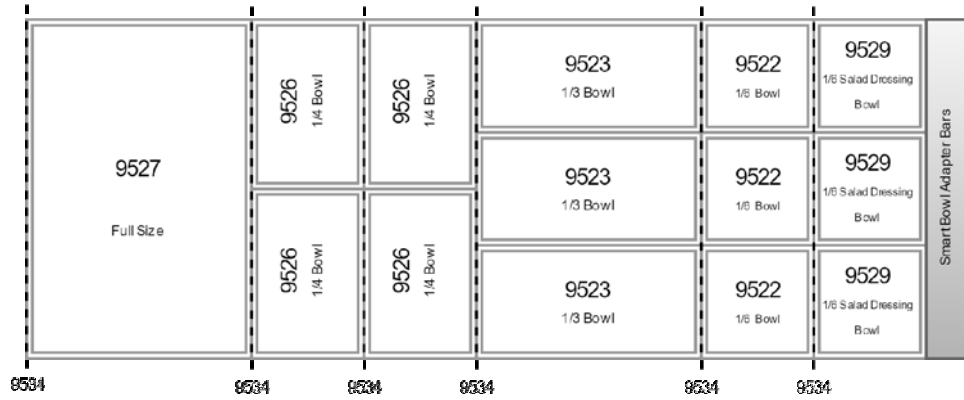

5 WELL - SUGGESTED LAYOUT FOR SMART BOWLS

*All bowls are available in 6" depths

SETUP INCLUDES:

Qty	Item #	Description	Dimensions
6	9522	Smart Bowl 1/6th Size	6.35" x 6.7" x 3"
3	9523	Smart Bowl 1/3rd Size	12.7" x 6.7" x 3"
2	9525	Smart Bowl 1/2 Size	12.7" x 10.05" x 3"
4	9526	Smart Bowl 1/4th Size	6.35" x 10.05" x 3"
1	9528	Smart Bowl Shotgun	6.35" x 20.1" x 3"
3	9529	Smart Bowl 1/6 th Salad Dressing	6.35" x 6.7" x 6"
8	9534	Support Bar	20 7/8" x 1/2"
1		Smart Bowl Filler Bars	Varies per manufacturer. Please indicate Manufacturer & Model Number when ordering.

5 WELL - SUGGESTED LAYOUT FOR SMART BOWLS

*All bowls are available in 6" depths

9535
Cross Support Bar

SETUP INCLUDES:

Qty	Item #	Description	Dimensions
8	9522	Smart Bowl 1/6th Size	6.35" x 6.7" x 3"
3	9523	Smart Bowl 1/3rd Size	12.7" x 6.7" x 3"
1	9524	Smart Bowl 2/3rd Size	12.7" x 13.4" x 3"
4	9526	Smart Bowl 1/4th Size	6.35" x 10.05" x 3"
1	9528	Smart Bowl Shotgun	6.35" x 20.1" x 3"
3	9529	Smart Bowl 1/6 th Salad Dressing	6.35" x 6.7" x 6"
8	9534	Support Bar	20 7/8" x 1/2"
1	9535	Cross Support	13 1/16" x 1/2"
1		Smart Bowl Filler Bars	Varies per manufacturer. Please indicate Manufacturer & Model Number when ordering.

4 WELL - SUGGESTED LAYOUT FOR SMART BOWLS

*All bowls are available in 6" depths

SETUP INCLUDES:

Qty	Item #	Description	Dimensions
1	9527	Smart Bowl Full Size	12.7" x 20.1" x 3"
4	9526	Smart Bowl 1/4th Size	6.35" x 10.05" x 3"
3	9523	Smart Bowl 1/3rd Size	12.7" x 6.7" x 3"
3	9522	Smart Bowl 1/6th Size	6.35" x 6.7" x 3"
3	9529	Smart Bowl 1/6 th Salad Dressing	6.35" x 6.7" x 6"
6	9534	Support Bar	20 7/8" x 1/2"
1		Smart Bowl Filler Bars	Varies per manufacturer. Please indicate Manufacturer & Model Number when ordering.