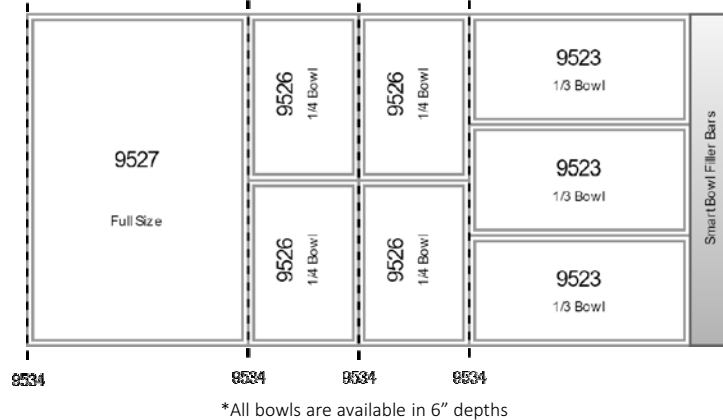

4 WELL - SUGGESTED LAYOUT FOR SMART BOWLS

*All bowls are available in 6" depths

SETUP INCLUDES:

Qty	Item #	Description	Dimensions
1	9527	Smart Bowl Full Size	12.7" x 20.1" x 3"
4	9526	Smart Bowl 1/4th Size	6.35" x 10.05" x 3"
3	9523	Smart Bowl 1/3rd Size	12.7" x 6.7" x 3"
3	9522	Smart Bowl 1/6th Size	6.35" x 6.7" x 3"
3	9529	Smart Bowl 1/6 th Salad Dressing	6.35" x 6.7" x 6"
6	9534	Support Bar	20 7/8" x 1/2"
1		Smart Bowl Filler Bars	Varies per manufacturer. Please indicate Manufacturer & Model Number when ordering.

4 WELL - SUGGESTED LAYOUT FOR SMART BOWLS

*All bowls are available in 6" depths

SETUP INCLUDES:

Qty	Item #	Description	Dimensions
6	9522	Smart Bowl 1/6th Size	6.35" x 6.7" x 3"
2	9525	Smart Bowl 1/2 Size	12.7" x 10.05" x 3"
4	9526	Smart Bowl 1/4th Size	6.35" x 10.05" x 3"
1	9528	Smart Bowl Shotgun	6.35" x 20.1" x 3"
3	9529	Smart Bowl 1/6 th Salad Dressing	6.35" x 6.7" x 6"
7	9534	Support Bar	20 7/8" x 1/2"
1		Smart Bowl Filler Bars	Varies per manufacturer. Please indicate Manufacturer & Model Number when ordering.

4 WELL - SUGGESTED LAYOUT FOR SMART BOWLS

SETUP INCLUDES:

Qty	Item #	Description	Dimensions
9	9522	Smart Bowl 1/6th Size	6.35" x 6.7" x 3"
1	9523	Smart Bowl 1/3rd Size	12.7" x 6.7" x 3"
1	9524	Smart Bowl 2/3rd Size	12.7" x 13.4" x 3"
2	9525	Smart Bowl 1/2 Size	12.7" x 10.05" x 3"
2	9526	Smart Bowl 1/4th Size	6.35" x 10.05" x 3"
3	9529	Smart Bowl 1/6 th Salad Dressing	6.35" x 6.7" x 6"
5	9534	Support Bar	20 7/8" x 1/2"
3	9535	Cross Support	13 1/16" x 1/2"
1		Smart Bowl Filler Bars	Varies per manufacturer. Please indicate Manufacturer & Model Number when ordering.

3 WELL - SUGGESTED LAYOUT FOR SMART BOWLS

SETUP INCLUDES:

Qty	Item #	Description	Dimensions
3	9523	Smart Bowl 1/3rd Size	12.7" x 6.7" x 3"
1	9527	Smart Bowl Full Size	12.7" x 20.1" x 3"
4	9526	Smart Bowl 1/4th Size	6.35" x 10.05" x 3"
4	9534	Support Bar	20 7/8" x 1/2"
1		Smart Bowl Filler Bars	Varies per manufacturer. Please indicate Manufacturer & Model Number when ordering.