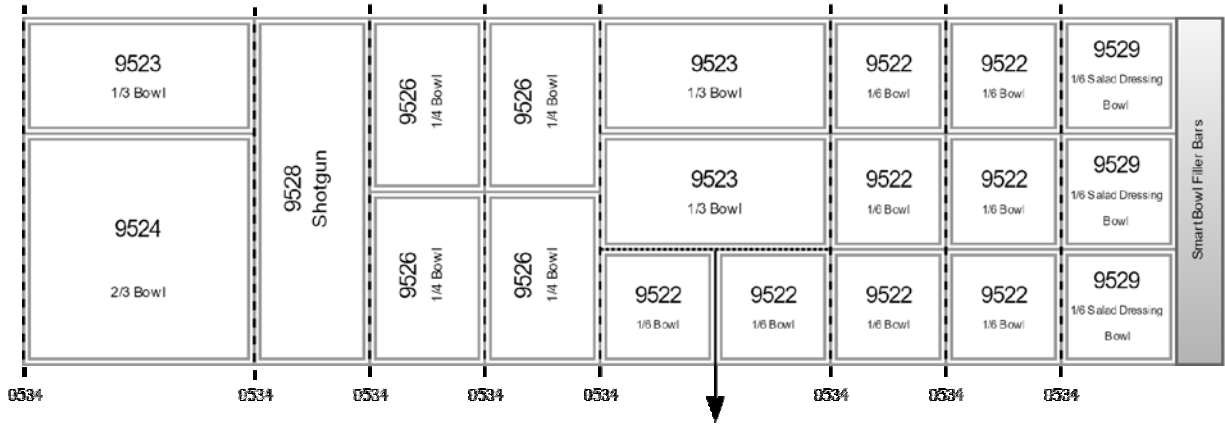

*All bowls are available in 6" depths

SETUP INCLUDES:

Qty	Item #	Description	Dimensions
6	9522	Smart Bowl 1/6 Size	6.35" x 6.7" x 3"
3	9523	Smart Bowl 1/3 Size	12.7" x 6.7" x 3"
6	9526	Smart Bowl 1/4 Size	6.35" x 10.05" x 3"
1	9527	Smart Bowl Full Size	12.7" x 20.1" x 3"
3	9529	Smart Bowl 1/6 Salad Dressing	6.35" x 6.7" x 6"
8	9534	Support Bar	20 7/8" x 1/2"
1		Smart Bowl Filler Bars	Varies per manufacturer. Please indicate Manufacturer & Model Number when ordering.

5 WELL - SUGGESTED LAYOUT FOR SMART BOWLS

*All bowls are available in 6" depths

SETUP INCLUDES:

Qty	Item #	Description	Dimensions
6	9522	Smart Bowl 1/6th Size	6.35" x 6.7" x 3"
3	9523	Smart Bowl 1/3rd Size	12.7" x 6.7" x 3"
2	9525	Smart Bowl 1/2 Size	12.7" x 10.05" x 3"
4	9526	Smart Bowl 1/4th Size	6.35" x 10.05" x 3"
1	9528	Smart Bowl Shotgun	6.35" x 20.1" x 3"
3	9529	Smart Bowl 1/6 th Salad Dressing	6.35" x 6.7" x 6"
8	9534	Support Bar	20 7/8" x 1/2"
1		Smart Bowl Filler Bars	Varies per manufacturer. Please indicate Manufacturer & Model Number when ordering.

5 WELL - SUGGESTED LAYOUT FOR SMART BOWLS

*All bowls are available in 6" depths

9535
Cross Support Bar

SETUP INCLUDES:

Qty	Item #	Description	Dimensions
8	9522	Smart Bowl 1/6th Size	6.35" x 6.7" x 3"
3	9523	Smart Bowl 1/3rd Size	12.7" x 6.7" x 3"
1	9524	Smart Bowl 2/3rd Size	12.7" x 13.4" x 3"
4	9526	Smart Bowl 1/4th Size	6.35" x 10.05" x 3"
1	9528	Smart Bowl Shotgun	6.35" x 20.1" x 3"
3	9529	Smart Bowl 1/6 th Salad Dressing	6.35" x 6.7" x 6"
8	9534	Support Bar	20 7/8" x 1/2"
1	9535	Cross Support	13 1/16" x 1/2"
1		Smart Bowl Filler Bars	Varies per manufacturer. Please indicate Manufacturer & Model Number when ordering.