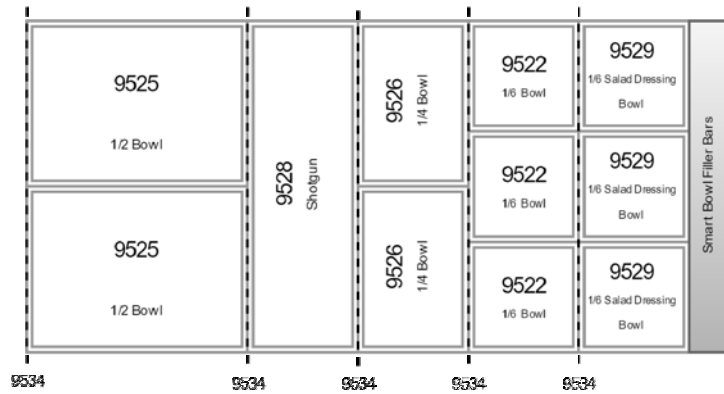

4 WELL - SUGGESTED LAYOUT FOR SMART BOWLS

*All bowls are available in 6" depths

SETUP INCLUDES:

Qty	Item #	Description	Dimensions
6	9522	Smart Bowl 1/6th Size	6.35" x 6.7" x 3"
2	9525	Smart Bowl 1/2 Size	12.7" x 10.05" x 3"
4	9526	Smart Bowl 1/4th Size	6.35" x 10.05" x 3"
1	9528	Smart Bowl Shotgun	6.35" x 20.1" x 3"
3	9529	Smart Bowl 1/6 th Salad Dressing	6.35" x 6.7" x 6"
7	9534	Support Bar	20 7/8" x 1/2"
1		Smart Bowl Filler Bars	Varies per manufacturer. Please indicate Manufacturer & Model Number when ordering.

4 WELL - SUGGESTED LAYOUT FOR SMART BOWLS

SETUP INCLUDES:

Qty	Item #	Description	Dimensions
9	9522	Smart Bowl 1/6th Size	6.35" x 6.7" x 3"
1	9523	Smart Bowl 1/3rd Size	12.7" x 6.7" x 3"
1	9524	Smart Bowl 2/3rd Size	12.7" x 13.4" x 3"
2	9525	Smart Bowl 1/2 Size	12.7" x 10.05" x 3"
2	9526	Smart Bowl 1/4th Size	6.35" x 10.05" x 3"
3	9529	Smart Bowl 1/6 th Salad Dressing	6.35" x 6.7" x 6"
5	9534	Support Bar	20 7/8" x 1/2"
3	9535	Cross Support	13 1/16" x 1/2"
1		Smart Bowl Filler Bars	Varies per manufacturer. Please indicate Manufacturer & Model Number when ordering.

3 WELL - SUGGESTED LAYOUT FOR SMART BOWLS

SETUP INCLUDES:

Qty	Item #	Description	Dimensions
3	9523	Smart Bowl 1/3rd Size	12.7" x 6.7" x 3"
1	9527	Smart Bowl Full Size	12.7" x 20.1" x 3"
4	9526	Smart Bowl 1/4th Size	6.35" x 10.05" x 3"
4	9534	Support Bar	20 7/8" x 1/2"
1		Smart Bowl Filler Bars	Varies per manufacturer. Please indicate Manufacturer & Model Number when ordering.

3 WELL - SUGGESTED LAYOUT FOR SMART BOWLS

*All bowls are available in 6" depths

SETUP INCLUDES:

Qty	Item #	Description	Dimensions
3	9522	Smart Bowl 1/6th Size	6.35" x 6.7" x 3"
2	9525	Smart Bowl 1/2 Size	12.7" x 10.05" x 3"
2	9526	Smart Bowl 1/4th Size	6.35" x 10.05" x 3"
1	9528	Smart Bowl Shotgun	6.35" x 20.1" x 3"
3	9529	Smart Bowl 1/6 th Salad Dressing	6.35" x 6.7" x 6"
5	9534	Support Bar	20 7/8" x 1/2"
1		Smart Bowl Filler Bars	Varies per manufacturer. Please indicate Manufacturer & Model Number when ordering.