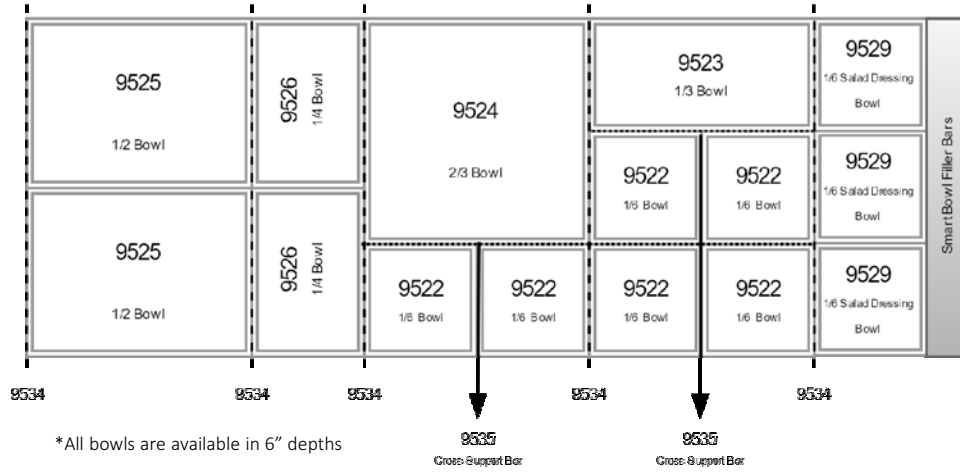

4 WELL - SUGGESTED LAYOUT FOR SMART BOWLS

*All bowls are available in 6" depths

SETUP INCLUDES:

Qty	Item #	Description	Dimensions
1	9527	Smart Bowl Full Size	12.7" x 20.1" x 3"
4	9526	Smart Bowl 1/4th Size	6.35" x 10.05" x 3"
3	9523	Smart Bowl 1/3rd Size	12.7" x 6.7" x 3"
3	9522	Smart Bowl 1/6th Size	6.35" x 6.7" x 3"
3	9529	Smart Bowl 1/6 th Salad Dressing	6.35" x 6.7" x 6"
6	9534	Support Bar	20 7/8" x 1/2"
1		Smart Bowl Filler Bars	Varies per manufacturer. Please indicate Manufacturer & Model Number when ordering.

4 WELL - SUGGESTED LAYOUT FOR SMART BOWLS

*All bowls are available in 6" depths

SETUP INCLUDES:

Qty	Item #	Description	Dimensions
6	9522	Smart Bowl 1/6th Size	6.35" x 6.7" x 3"
2	9525	Smart Bowl 1/2 Size	12.7" x 10.05" x 3"
4	9526	Smart Bowl 1/4th Size	6.35" x 10.05" x 3"
1	9528	Smart Bowl Shotgun	6.35" x 20.1" x 3"
3	9529	Smart Bowl 1/6 th Salad Dressing	6.35" x 6.7" x 6"
7	9534	Support Bar	20 7/8" x 1/2"
1		Smart Bowl Filler Bars	Varies per manufacturer. Please indicate Manufacturer & Model Number when ordering.

4 WELL - SUGGESTED LAYOUT FOR SMART BOWLS

SETUP INCLUDES:

Qty	Item #	Description	Dimensions
9	9522	Smart Bowl 1/6th Size	6.35" x 6.7" x 3"
1	9523	Smart Bowl 1/3rd Size	12.7" x 6.7" x 3"
1	9524	Smart Bowl 2/3rd Size	12.7" x 13.4" x 3"
2	9525	Smart Bowl 1/2 Size	12.7" x 10.05" x 3"
2	9526	Smart Bowl 1/4th Size	6.35" x 10.05" x 3"
3	9529	Smart Bowl 1/6 th Salad Dressing	6.35" x 6.7" x 6"
5	9534	Support Bar	20 7/8" x 1/2"
3	9535	Cross Support	13 1/16" x 1/2"
1		Smart Bowl Filler Bars	Varies per manufacturer. Please indicate Manufacturer & Model Number when ordering.