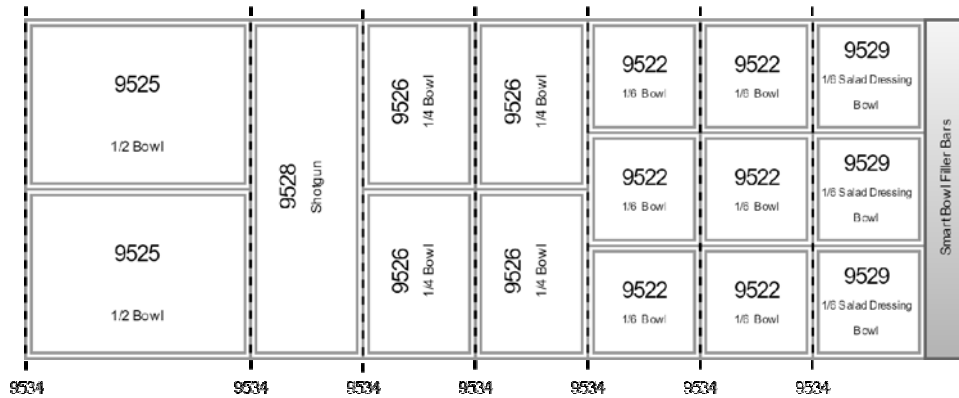

5 WELL - SUGGESTED LAYOUT FOR SMART BOWLS

*All bowls are available in 6" depths

9535
Cross Support Bar

SETUP INCLUDES:

Qty	Item #	Description	Dimensions
8	9522	Smart Bowl 1/6th Size	6.35" x 6.7" x 3"
3	9523	Smart Bowl 1/3rd Size	12.7" x 6.7" x 3"
1	9524	Smart Bowl 2/3rd Size	12.7" x 13.4" x 3"
4	9526	Smart Bowl 1/4th Size	6.35" x 10.05" x 3"
1	9528	Smart Bowl Shotgun	6.35" x 20.1" x 3"
3	9529	Smart Bowl 1/6 th Salad Dressing	6.35" x 6.7" x 6"
8	9534	Support Bar	20 7/8" x 1/2"
1	9535	Cross Support	13 1/16" x 1/2"
1		Smart Bowl Filler Bars	Varies per manufacturer. Please indicate Manufacturer & Model Number when ordering.

4 WELL - SUGGESTED LAYOUT FOR SMART BOWLS

*All bowls are available in 6" depths

SETUP INCLUDES:

Qty	Item #	Description	Dimensions
1	9527	Smart Bowl Full Size	12.7" x 20.1" x 3"
4	9526	Smart Bowl 1/4th Size	6.35" x 10.05" x 3"
3	9523	Smart Bowl 1/3rd Size	12.7" x 6.7" x 3"
3	9522	Smart Bowl 1/6th Size	6.35" x 6.7" x 3"
3	9529	Smart Bowl 1/6 th Salad Dressing	6.35" x 6.7" x 6"
6	9534	Support Bar	20 7/8" x 1/2"
1		Smart Bowl Filler Bars	Varies per manufacturer. Please indicate Manufacturer & Model Number when ordering.

4 WELL - SUGGESTED LAYOUT FOR SMART BOWLS

*All bowls are available in 6" depths

SETUP INCLUDES:

Qty	Item #	Description	Dimensions
6	9522	Smart Bowl 1/6th Size	6.35" x 6.7" x 3"
2	9525	Smart Bowl 1/2 Size	12.7" x 10.05" x 3"
4	9526	Smart Bowl 1/4th Size	6.35" x 10.05" x 3"
1	9528	Smart Bowl Shotgun	6.35" x 20.1" x 3"
3	9529	Smart Bowl 1/6 th Salad Dressing	6.35" x 6.7" x 6"
7	9534	Support Bar	20 7/8" x 1/2"
1		Smart Bowl Filler Bars	Varies per manufacturer. Please indicate Manufacturer & Model Number when ordering.