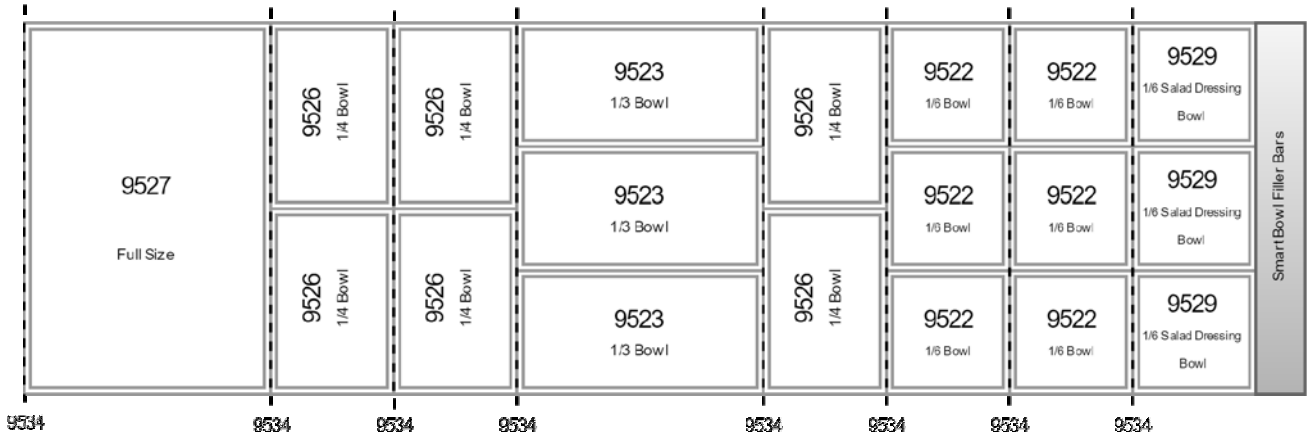

Smart Bowls - 6" Depth

9529	Dressing Container 1/6 Size	6.35" x 6.7" x 6" high
9537	1/3 Size	12.7" x 6.7" x 6" high
9538	2/3 Size	12.7" x 13.4" x 6" high
9539	1/2 Size	12.7" x 10.05" x 6" high
9540	1/4 Size	6.35" x 10.05" x 6" high
9541	Full Size	12.7" x 20.1" x 6" high
9542	Shotgun	6.35" x 20.1" x 6" high

Smart Bowls - 1-1/2" Depth

9550	1/3 Size	12.7" x 6.7" x 1.5" high
9551	1/2 Size	12.7" x 10.05" x 1.5" high
9552	Full Size	12.7" x 20.1" x 1.5" high
9553	Shotgun	6.35" x 20.1" x 1.5" high

Support & Adapter Bars

9534	Support Bar	20 7/8" x 1/2"
9535	Cross Support	13 1/16" x 1/2"

When ordering please indicate NSF-7 well manufacturer & model number. The smart bowl system is adaptable to any manufacturer. Non NSF-7 Mechanical Wells require custom measurements & fillers to work with the Smart Bowl System.

Smart Bowls

Example Layouts for 3 Pan, 4 Pan, & 5 Pan Wells

Layouts are for illustration purposes. All Smart Bowl layouts are available on all NSF-7 & Non NSF-7 Mechanical Cold Wells*.

5 WELL - SUGGESTED LAYOUT FOR SMART BOWLS