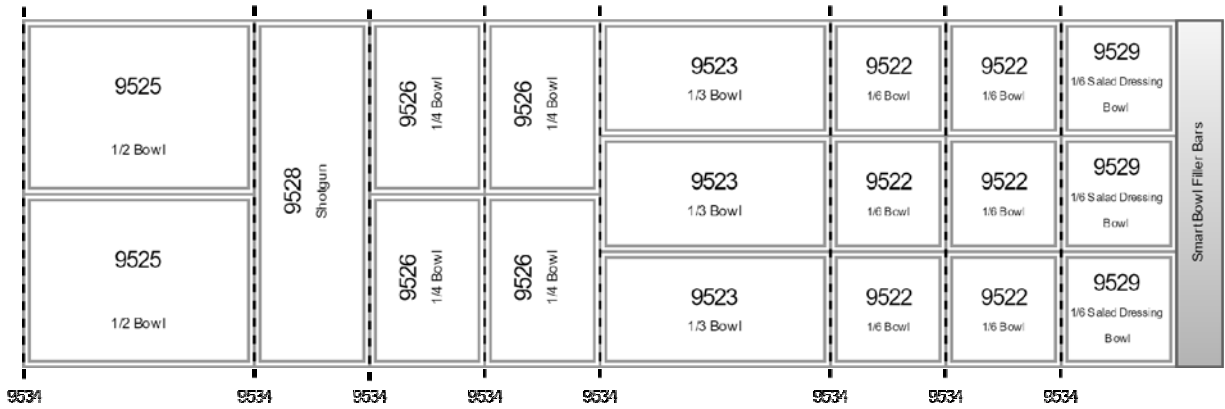

Smart Bowls

Example Layouts for 3 Pan, 4 Pan, & 5 Pan Wells

Layouts are for illustration purposes. All Smart Bowl layouts are available on all NSF-7 & Non NSF-7 Mechanical Cold Wells*.

5 WELL - SUGGESTED LAYOUT FOR SMART BOWLS

*All bowls are available in 6" depths

SETUP INCLUDES:

Qty	Item #	Description	Dimensions
6	9522	Smart Bowl 1/6 Size	6.35" x 6.7" x 3"
3	9523	Smart Bowl 1/3 Size	12.7" x 6.7" x 3"
6	9526	Smart Bowl 1/4 Size	6.35" x 10.05" x 3"
1	9527	Smart Bowl Full Size	12.7" x 20.1" x 3"
3	9529	Smart Bowl 1/6 Salad Dressing	6.35" x 6.7" x 6"
8	9534	Support Bar	20 7/8" x 1/2"
1		Smart Bowl Filler Bars	Varies per manufacturer. Please indicate Manufacturer & Model Number when ordering.

5 WELL - SUGGESTED LAYOUT FOR SMART BOWLS

*All bowls are available in 6" depths

SETUP INCLUDES:

Qty	Item #	Description	Dimensions
6	9522	Smart Bowl 1/6th Size	6.35" x 6.7" x 3"
3	9523	Smart Bowl 1/3rd Size	12.7" x 6.7" x 3"
2	9525	Smart Bowl 1/2 Size	12.7" x 10.05" x 3"
4	9526	Smart Bowl 1/4th Size	6.35" x 10.05" x 3"
1	9528	Smart Bowl Shotgun	6.35" x 20.1" x 3"
3	9529	Smart Bowl 1/6 th Salad Dressing	6.35" x 6.7" x 6"
8	9534	Support Bar	20 7/8" x 1/2"
1		Smart Bowl Filler Bars	Varies per manufacturer. Please indicate Manufacturer & Model Number when ordering.